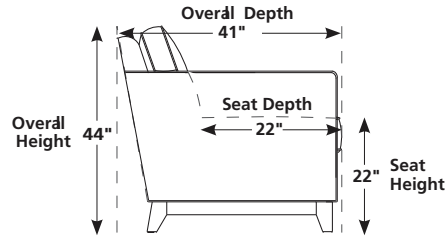

THE BULLET

In Stock with Black or Brown Leather, or custom order with over 300 leathers and fabrics to choose from. Your choice...

Wallhugger – fully reclines with only 4" wall clearance, allowing greater decorating flexibility and more efficient use of space.

Single SKU overall depth in full recline = 68"
Configuration depths will vary

For SKU options, replace "R" with:
E = power recline

To place an order call:
1-888-602-SEAT(7328)

Design . It . Yourself

Imagine the impact of a full cinematic experience right in your own home!

The Bullet is the newest Palliser model made EXCLUSIVELY for TheaterSeatStore. This model offers a space saving design so that you can fit more seats in a smaller amount of space. This was accomplished by slimming the arms but still offering a generous sized seat for unparalleled comfort. This model boasts clean contemporary lines and all the features that you need to create the ultimate home theater.

This modular system is available in straight or curved configurations. You can customize the configuration to fit your family size and living space with as many seats across as you need. This product ships with fully attached arms and wedges.