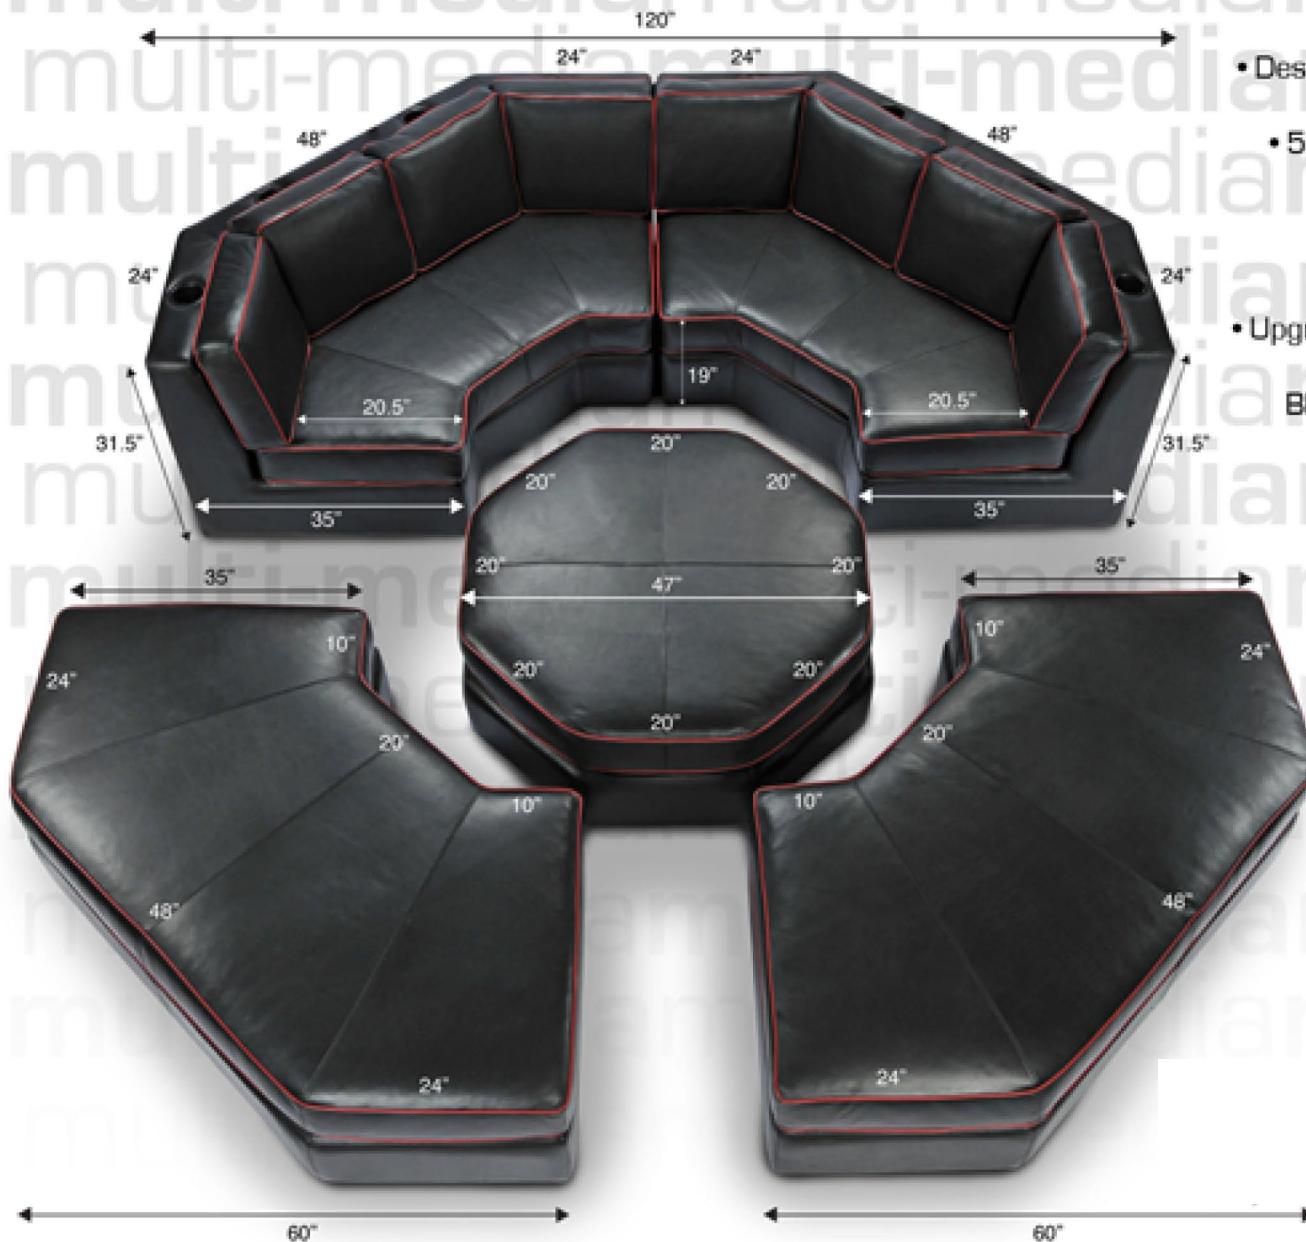

REVELATION:120 • Dimensions • Features and Benefits

REVELATION:120 Features and Benefits.

- Designer COM Friendly. 60 of Solid Fabric yards or 900 Square Feet of Leather.
- 5 piece unit: Right and Left Sofa, Octagon Center Ottoman, Right and Left Outside Ottomans for ease of Multiple Dwelling Unit installations.
 - Available in all Bravo! Coverings and all Grand Tier Leathers.
- Upgrade Storage Ottomans Available upon request.
 - Optional Cupholders in Bronze Anodized, Black Anodized, Stainless Steel and Black Plastic.
 - Upgrade with Contrast Welting.

• Recommended space is 16' or Larger.

• When all elements are interlocked you will have a 120" Octagon at all points.