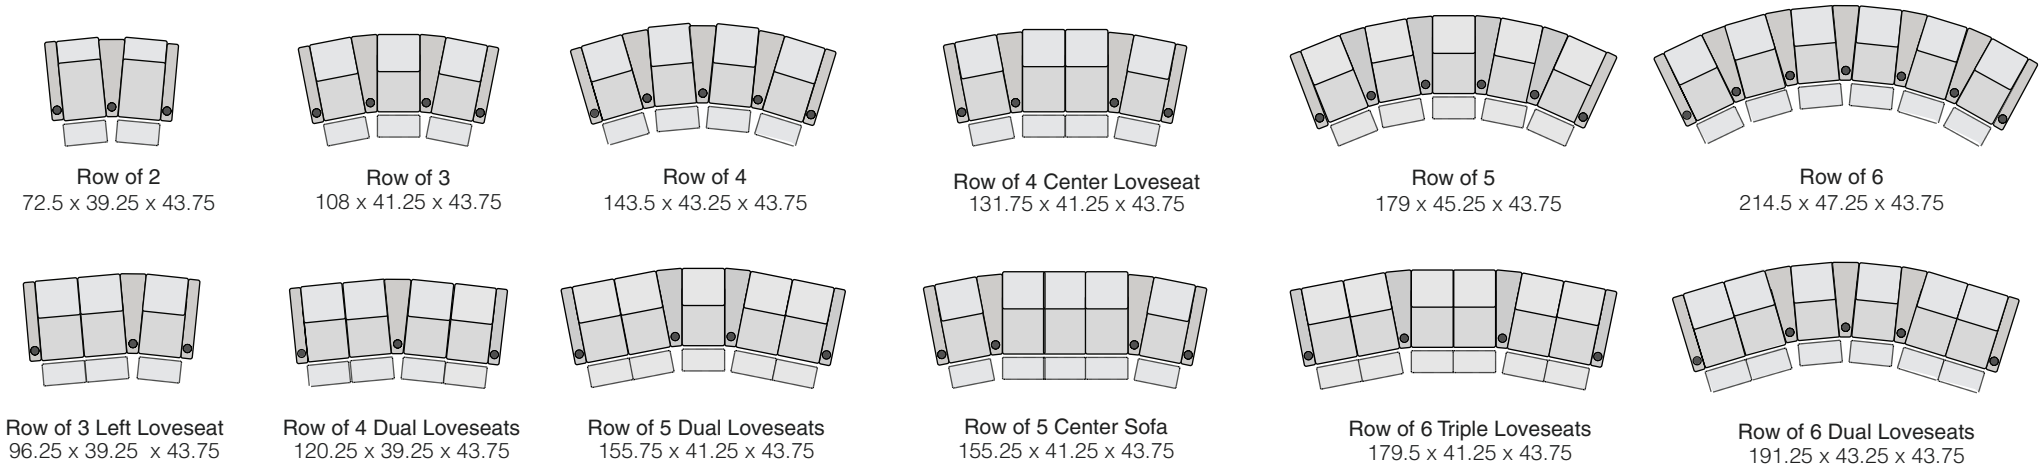

## SPECIFICATIONS

## STRAIGHT ROWS

## CURVED ROWS

Measurements shown in inches as Width x Depth x Height.

Specifications are correct at time of printing and are subject to change without notice.

OCTANE-FLASH HR-v.2018-1