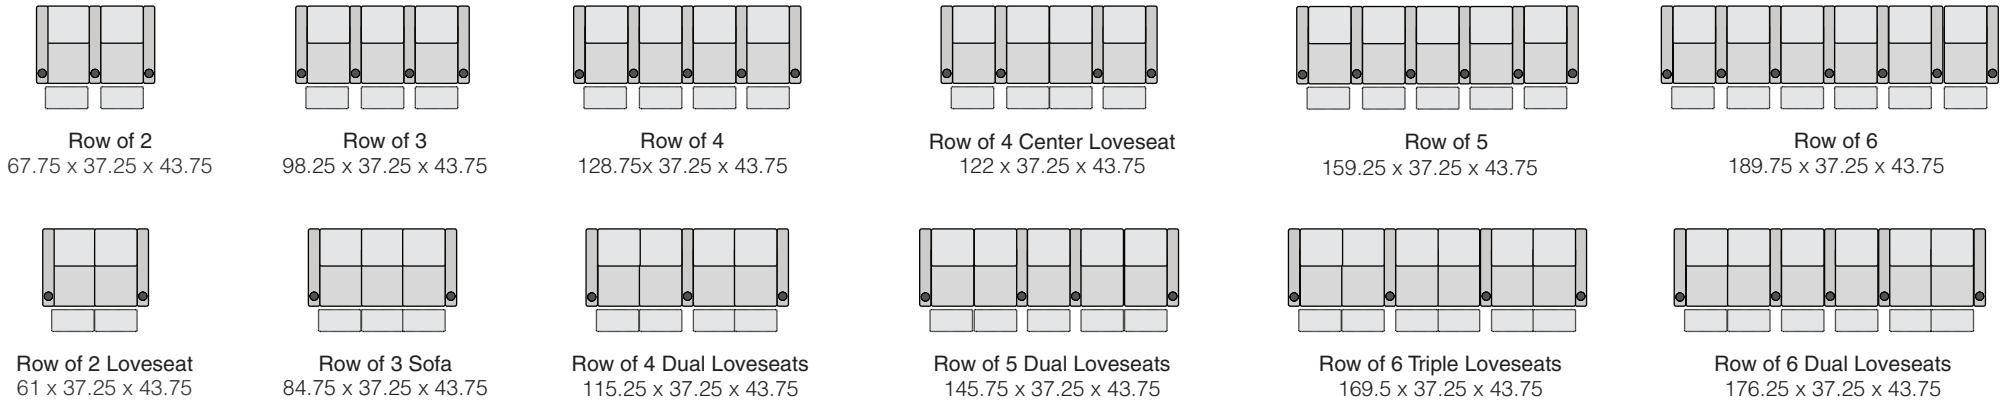

## STRAIGHT ROWS

## CURVED ROWS

Measurements shown in inches as Width x Depth x Height.

Specifications are correct at time of printing and are subject to change without notice.

OCTANE-FLASH HR-v.2018-1