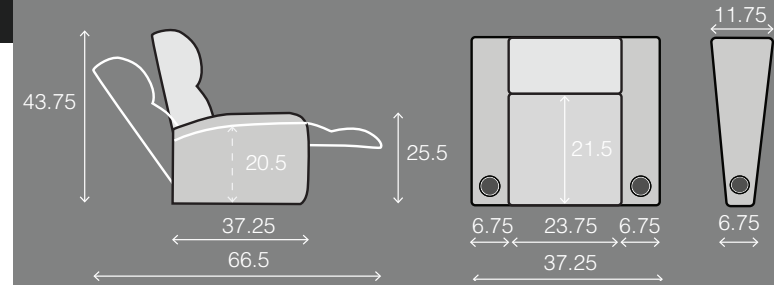

## SPECIFICATIONS

## STRAIGHT ROWS

## CURVED ROWS

Measurements shown in inches as Width x Depth x Height.

Specifications are correct at time of printing and are subject to change without notice.

OCTANE-FLASH HR-v.2018-1