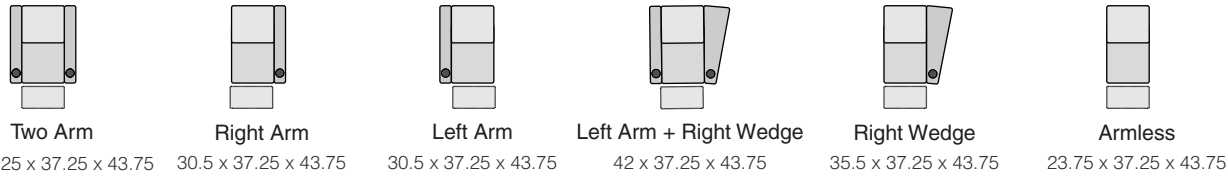

## STRAIGHT ROWS

## CURVED ROWS

Measurements shown in inches as Width x Depth x Height.

Specifications are correct at time of printing and are subject to change without notice.

OCTANE-FLASH HR-v.2018-1