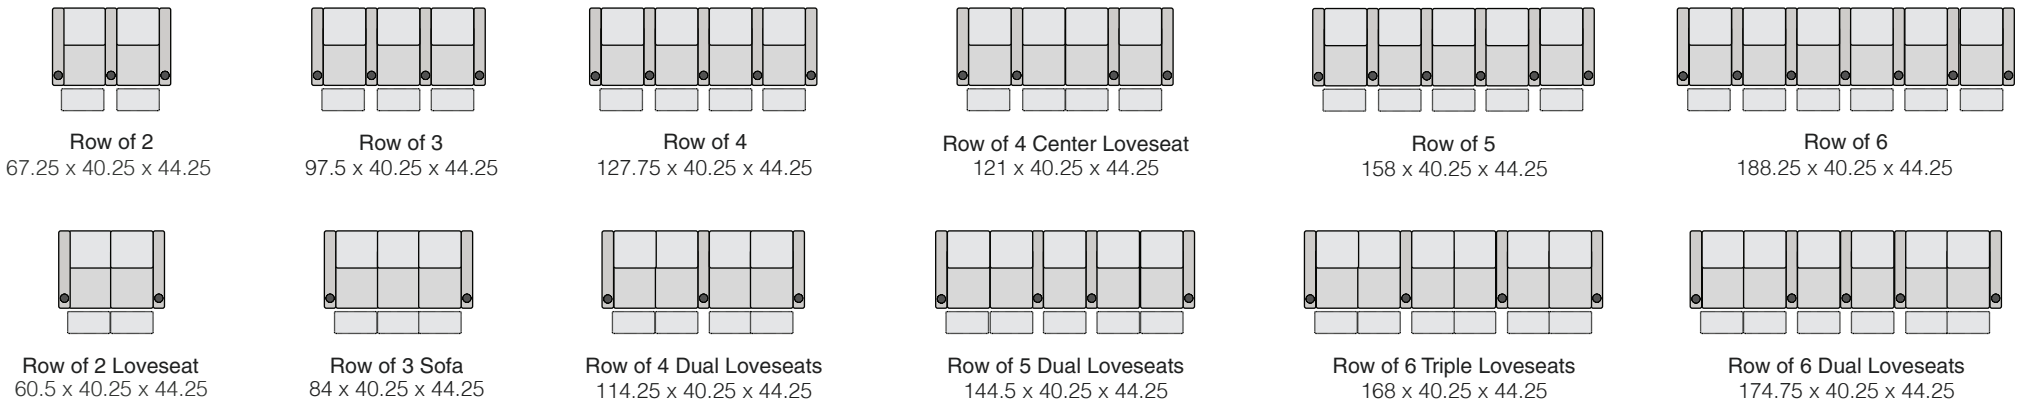

## STRAIGHT ROWS

## CURVED ROWS

Measurements shown in inches as Width x Depth x Height.

Specifications are correct at time of printing and are subject to change without notice.

OCTANE-NOVO LHR-v.2021-1