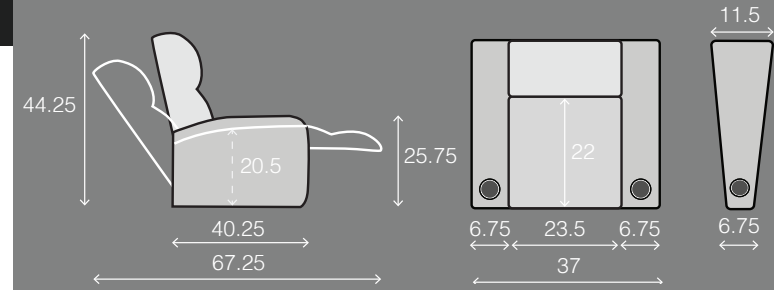

## SPECIFICATIONS

## STRAIGHT ROWS

## CURVED ROWS

Measurements shown in inches as Width x Depth x Height.

Specifications are correct at time of printing and are subject to change without notice.

OCTANE-NOVO LHR-v.2021-1