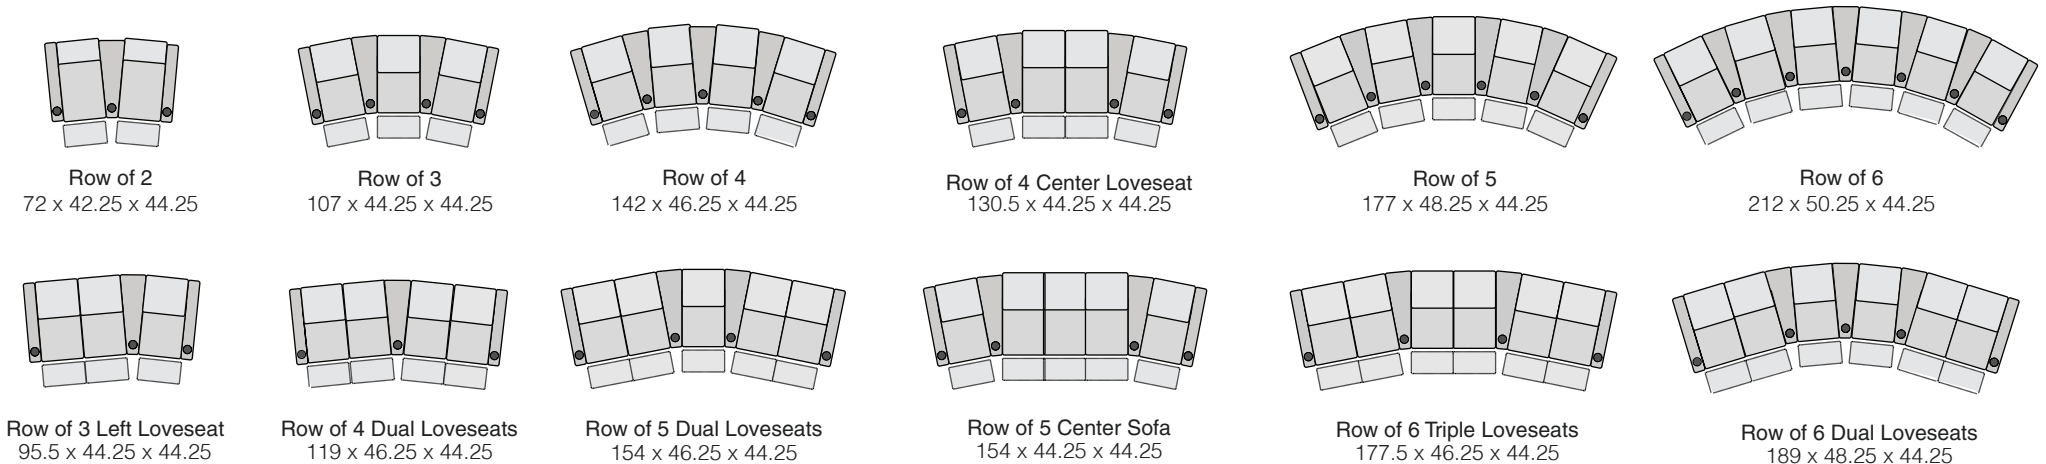

## SPECIFICATIONS

## STRAIGHT ROWS

## CURVED ROWS

Measurements shown in inches as Width x Depth x Height.

Specifications are correct at time of printing and are subject to change without notice.

OCTANE-NOVO LHR-v.2021-1