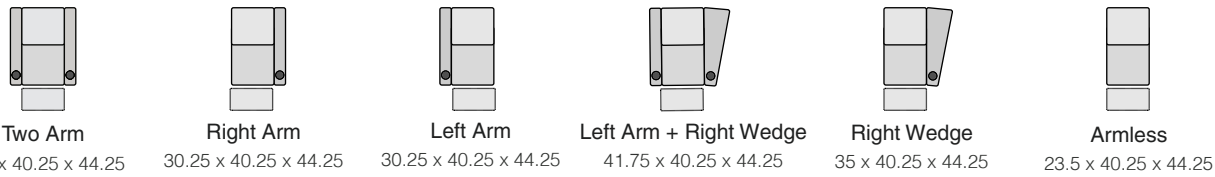

OCTANE NOVO LHR MESSAGE

SPECIFICATIONS