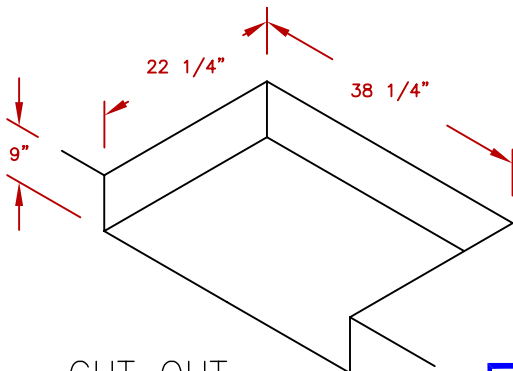

| | |
|-------|---------------------------|
| LINE | BBQ LINE |
| MODEL | TOP GUN 5 BRNR CONV/GRILL |
| NUM | |

ISOMETRIC
FRONT VIEW

ISOMETRIC
BACK VIEW

CUT OUT
5 BURNER GRILL

| | | |
|---|--|------------------------|
|  | TITLE 2014 BARBECUE LINE GRILLS TOP GUN 5 BRNR CONV/GRILL | |
| | SCALE: N/A | DWG NO. BBQ13875CTG |
| REVISED | REV. DESCR. | DATE 10/15/13 |