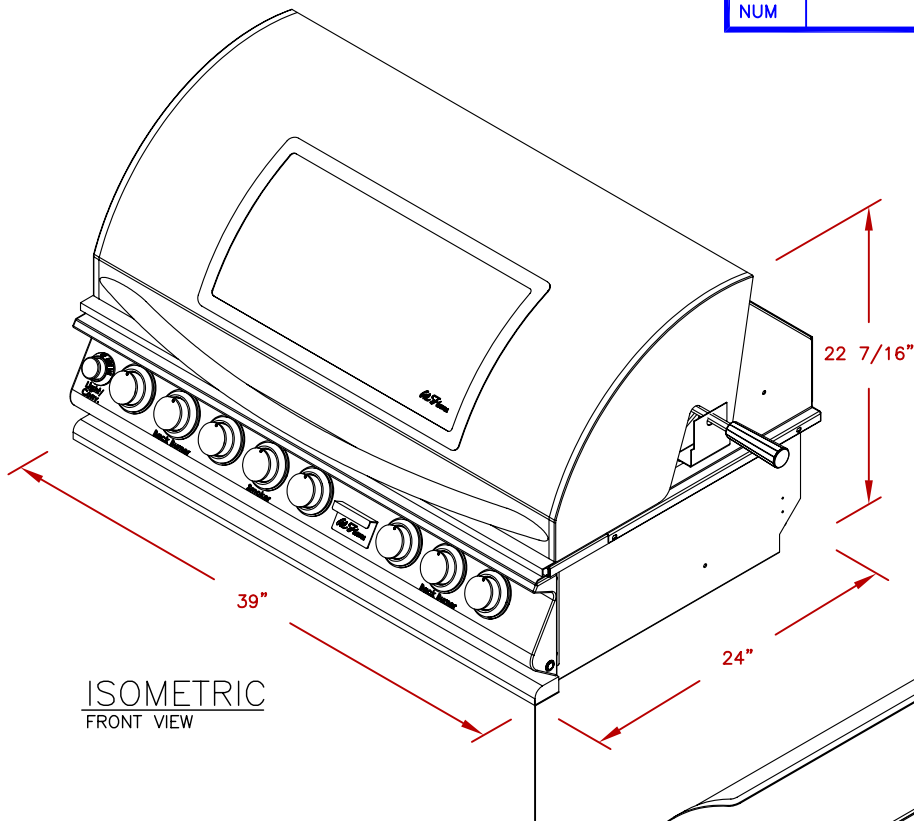

| | |
|-------|---------------------------|
| LINE | BBQ LINE |
| MODEL | TOP GUN 5 BRNR CONV/GRILL |
| NUM | |

ISOMETRIC
FRONT VIEW

ISOMETRIC
BACK VIEW

CUT OUT
5 BURNER GRILL

| | | |
|---|--|------------------------|
|  | TITLE 2014 BARBECUE LINE GRILLS TOP GUN 5 BRNR CONV/GRILL | |
| | SCALE: N/A | DWG NO. BBQ13875CTG |
| REVISED | REV. DESCR. | DATE 10/15/13 |