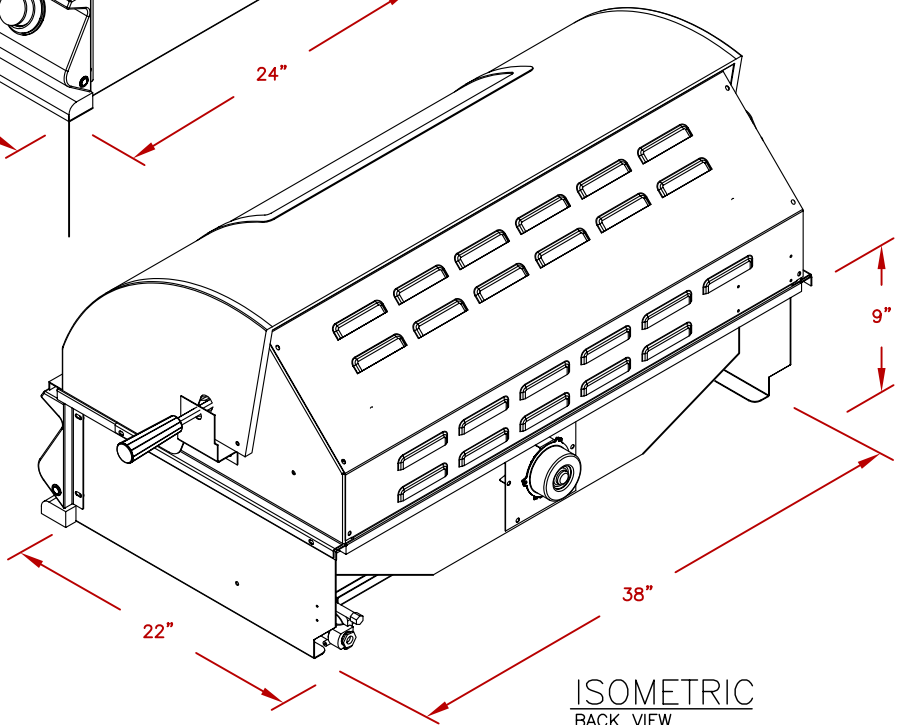

| | |
|-------|---------------------------|
| LINE | BBQ LINE |
| MODEL | TOP GUN 5 BRNR CONV/GRILL |
| NUM | |

ISOMETRIC
FRONT VIEW

ISOMETRIC
BACK VIEW

CUT OUT
5 BURNER GRILL

| | | |
|---|--|------------------------|
|  | TITLE 2014 BARBECUE LINE GRILLS TOP GUN 5 BRNR CONV/GRILL | |
| | SCALE: N/A | DWG NO. BBQ13875CTG |
| REVISED | REV. DESCR. | DATE 10/15/13 |