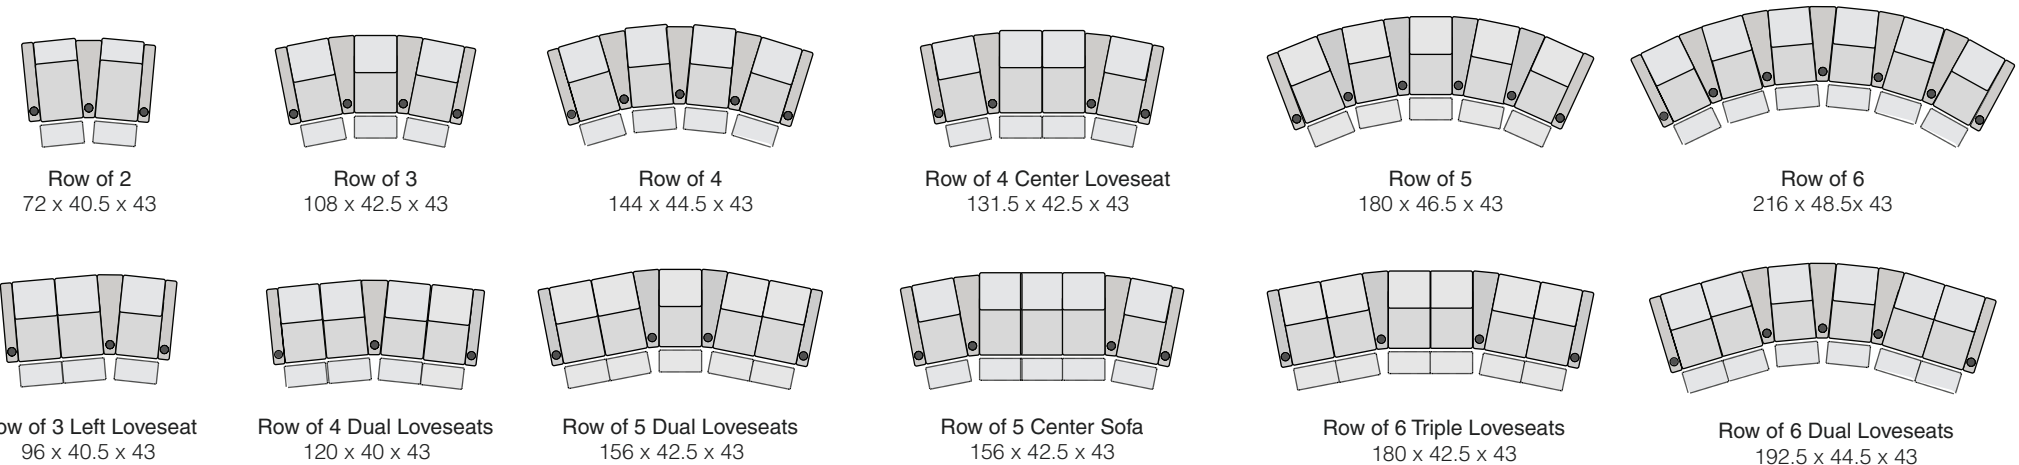

OCTANE DREAM HR SERIES

SPECIFICATIONS

STRAIGHT ROWS

CURVED ROWS

Measurements shown in inches as Width x Depth x Height.

Specifications are correct at time of printing and are subject to change without notice.