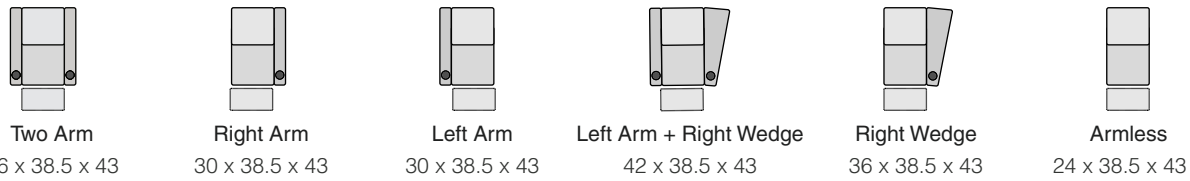

OCTANE DREAM HR SERIES

SPECIFICATIONS

STRAIGHT ROWS

CURVED ROWS

Measurements shown in inches as Width x Depth x Height.

Specifications are correct at time of printing and are subject to change without notice.