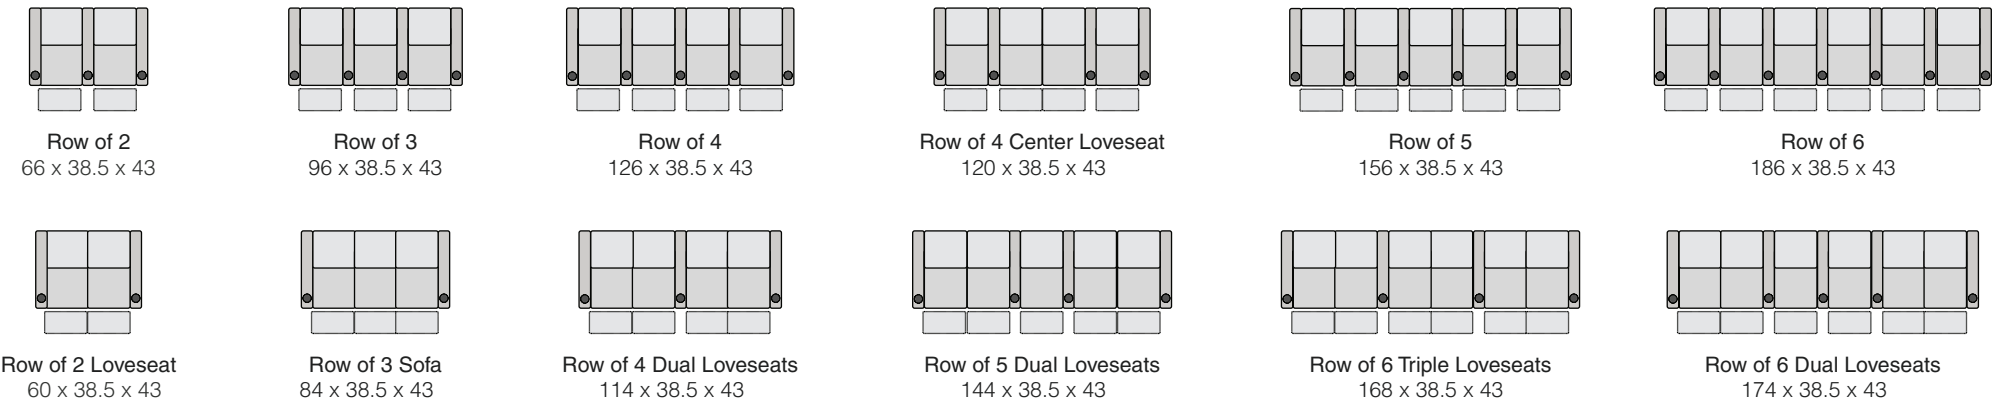

OCTANE DREAM HR SERIES

SPECIFICATIONS

STRAIGHT ROWS

CURVED ROWS

Measurements shown in inches as Width x Depth x Height.

Specifications are correct at time of printing and are subject to change without notice.