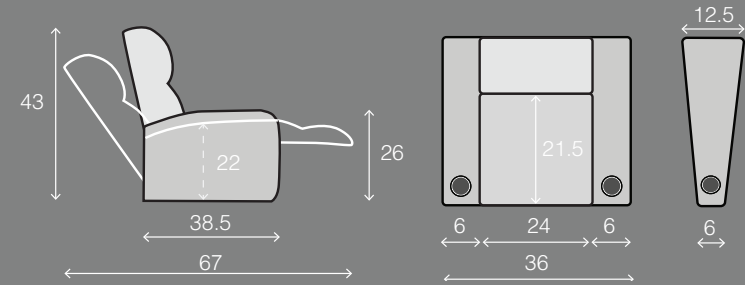

OCTANE DREAM HR SERIES

SPECIFICATIONS

STRAIGHT ROWS

CURVED ROWS

Measurements shown in inches as Width x Depth x Height.

Specifications are correct at time of printing and are subject to change without notice.