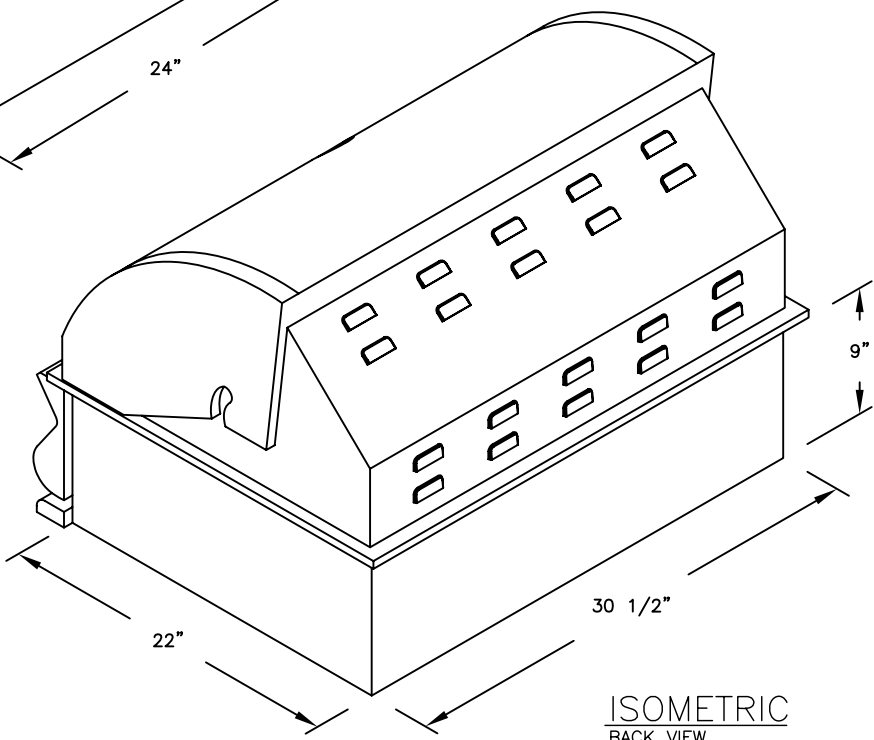

LINE	BARBECUE LINE
MODEL	G CHARCOAL GRILL
NUM	

ISOMETRIC  
FRONT VIEW

ISOMETRIC  
BACK VIEW

CUT OUT  
CHARCOAL GRILL

SCALE: N/A

TITLE 2011 BARBECUE LINE GRILLS G CHARCOAL GRILL	
DWG NO. BBQ09G870	DWG BY N. GALASSO
DATE 12/28/10	REVISED