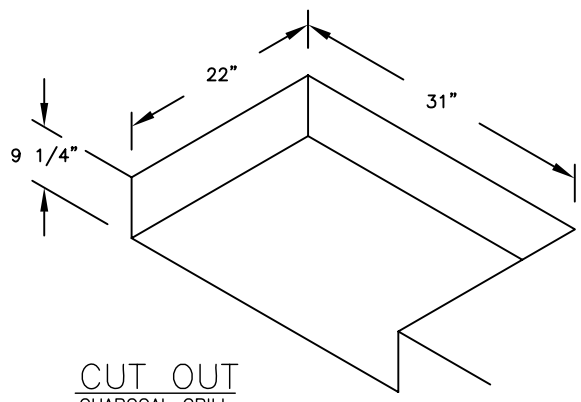

LINE	BARBECUE LINE
MODEL	G CHARCOAL GRILL
NUM	

ISOMETRIC  
FRONT VIEW

ISOMETRIC  
BACK VIEW

CUT OUT  
CHARCOAL GRILL

SCALE: N/A

TITLE 2011 BARBECUE LINE GRILLS G CHARCOAL GRILL	
DWG NO. BBQ09G870	DWG BY N. GALASSO
DATE 12/28/10	REVISED