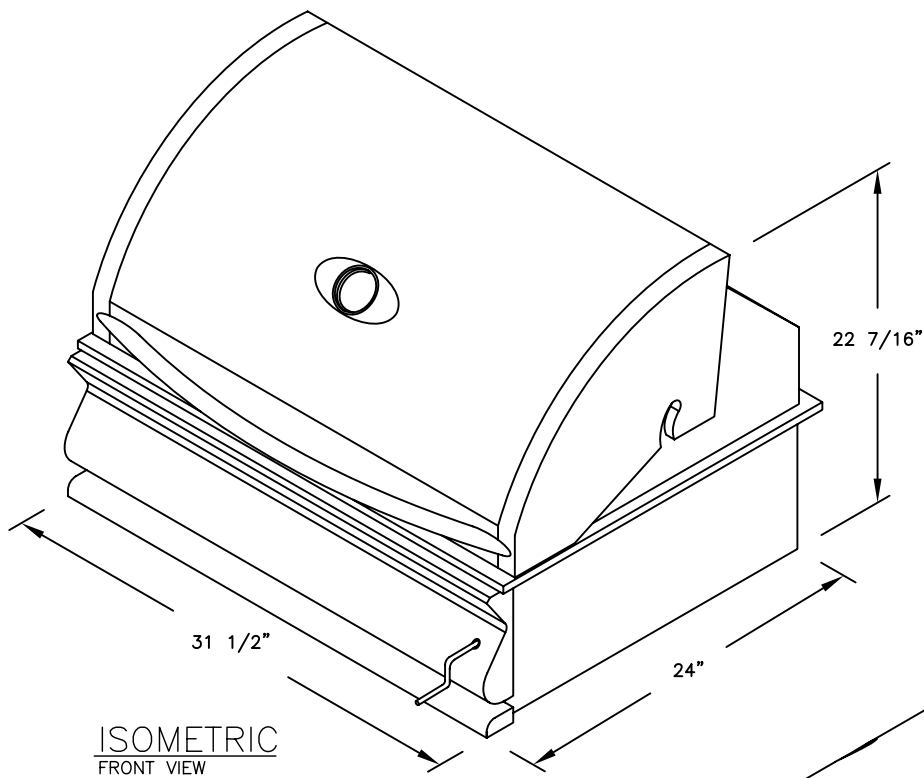

LINE	BARBECUE LINE
MODEL	G CHARCOAL GRILL
NUM	

ISOMETRIC  
FRONT VIEW

ISOMETRIC  
BACK VIEW

CUT OUT  
CHARCOAL GRILL

SCALE: N/A

TITLE 2011 BARBECUE LINE GRILLS G CHARCOAL GRILL	
DWG NO. BBQ09G870	DWG BY N. GALASSO
DATE 12/28/10	REVISED