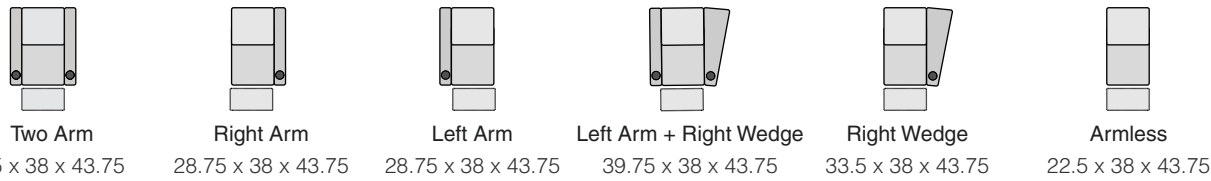

OCTANE FLASH HR SERIES

SPECIFICATIONS