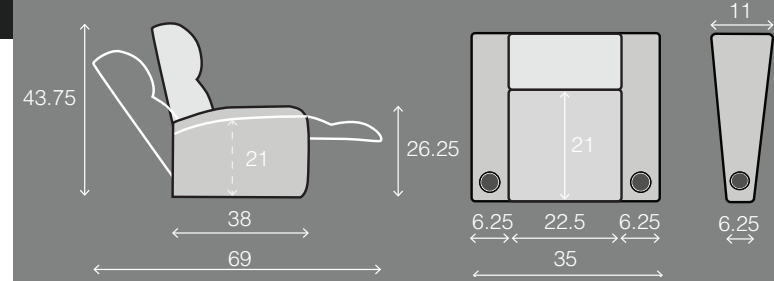

## STRAIGHT ROWS

## CURVED ROWS

Measurements shown in inches as Width x Depth x Height.

Specifications are correct at time of printing and are subject to change without notice.

OCTANE-FLASH HR-v.2018-1