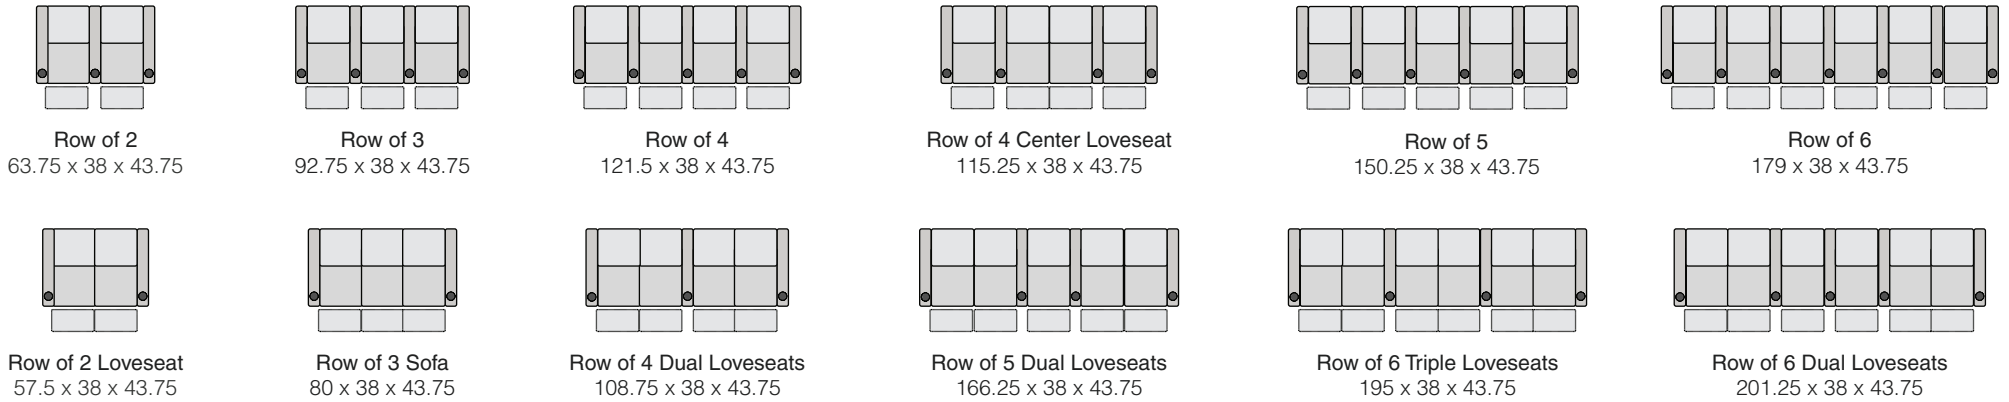

## STRAIGHT ROWS

## CURVED ROWS

Measurements shown in inches as Width x Depth x Height.

Specifications are correct at time of printing and are subject to change without notice.

OCTANE-FLASH HR-v.2018-1