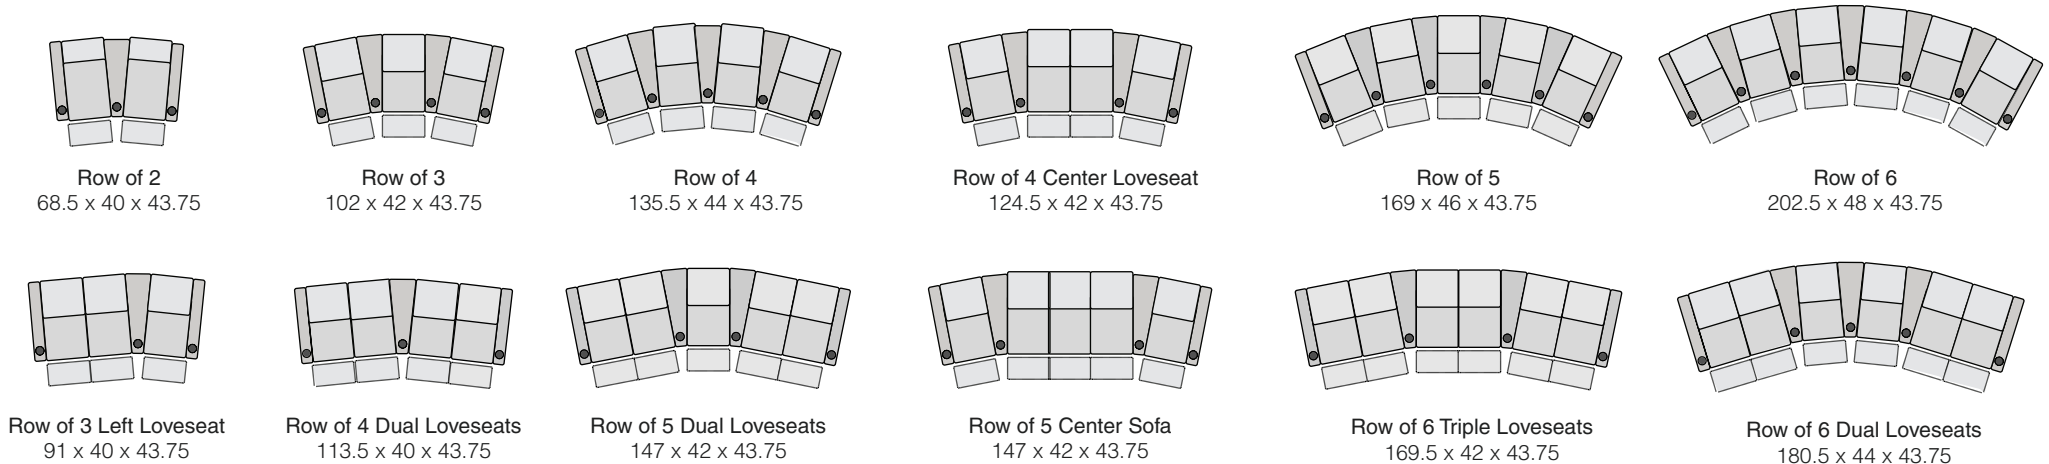

## SPECIFICATIONS

## STRAIGHT ROWS

## CURVED ROWS

Measurements shown in inches as Width x Depth x Height.

Specifications are correct at time of printing and are subject to change without notice.

OCTANE-FLASH HR-v.2018-1