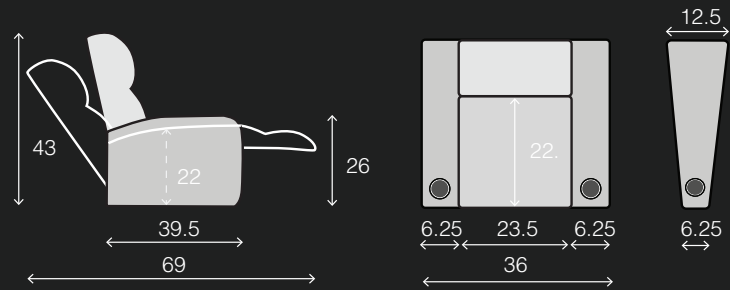

DREAM HR SERIES

FEATURES

- ▶ Motorized Headrest
- ▶ Arm Storage
- ▶ Accessory Dock
- ▶ USB Port on Power Switch
- ▶ Gel Infused Memory Foam
- ▶ Kiln Dried Hardwood Frame
- ▶ LED Lighted Baseraill & Cupholder
- ▶ Power Recline
- ▶ Wallaway Design
- ▶ Full Chaise Support
- ▶ Lower Lumbar Support
- ▶ Taller Seat Back
- ▶ Premium High Density Foam
- ▶ Pocketed Coil Springs

UPHOLSTERY

- ▶ Top Grain Leather
- ▶ Bonded Leather
- ▶ Leather Gel
- ▶ Microfiber

SPECIFICATIONS

TWO ARM
36 x 39.5 x 43

RIGHT ARM
29.5 x 39.5 x 43

LEFT ARM
29.5 x 39.5 x 43

LEFT ARM + RIGHT WEDGE
42 x 39.5 x 43

RIGHT WEDGE
36 x 39.5 x 43

ARMLESS
23.5 x 39.5 x 43

POPULAR LAYOUTS

Inches as width x depth x height

2 STRAIGHT
65.5 x 39.5 x 43

3 STRAIGHT
95 x 39.5 x 43

4 STRAIGHT
124.5 x 39.5 x 43

4 STRAIGHT MIDDLE LOVE
118.5 x 39.5 x 43

2 CURVED
71.5 x 41.5 x 43

3 CURVED
107.5 x 43.5 x 43

4 CURVED
143.5 x 45.5 x 43

4 CURVED MIDDLE LOVE
130.5 x 43.5 x 43

DREAM HR SERIES